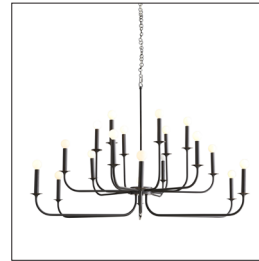

ARTERIOS

BRECK LARGE CHANDELIER

89345
 H: 38 IN, Dia: 48.00 IN
 Bronze
 Contract Suitable As Is

This chandelier features steel arms that curve upwards reaching from a center point at two different heights to create a double tier effect. The entire structure is finished in a bronze tone and is constructed with a seamless design. It's a modern take on a centuries-old classic. It holds eighteen exposed bulbs for maximum light. Damp-rated, although limited covered outdoor conditions may affect finish. Also available in

APPEARANCE

Material Steel
 Finish Bronze
 Top Coat/Sealant true

DIMENSIONS

Minimum Hanging Height 38 IN
 Maximum Hanging Height 74 IN
 Canopy H: 1 IN, Dia: 5.00 IN

WIRING

Rating Damp
 Cert Note Cannot be rewired for INTL use.
 Cord 10 FT, Clear/Silver, SVT
 Socket 18, Type B--E12 Other
 Photographed Bulb Frosted Globe Bulb
 Maximum Watt 40
 Voltage 110-120 V