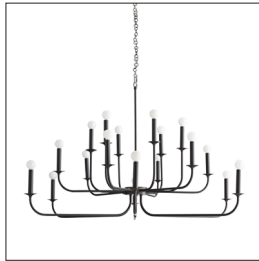

ARTERIOS

BRECK LARGE CHANDELIER

89345
 H: 38 IN, Dia: 48.00 IN
 Bronze
 Contract Suitable As Is

This chandelier features steel arms that curve upwards reaching from a center point at two different heights to create a double tier effect. The entire structure is finished in a bronze tone and is constructed with a seamless design. It's a modern take on a centuries-old classic. It holds eighteen exposed bulbs for maximum light. Damp-rated, although limited covered outdoor conditions may affect finish. Also available in

APPEARANCE

Material Steel
 Finish Bronze
 Top Coat/Sealant true

DIMENSIONS

Minimum Hanging Height 38 IN
 Maximum Hanging Height 74 IN
 Canopy H: 1 IN, Dia: 5.00 IN

WIRING

Rating Damp
 Cert Note Cannot be rewired for INTL use.
 Cord 10 FT, Clear/Silver, SVT
 Socket 18, Type B--E12 Other
 Photographed Bulb Frosted Globe Bulb
 Maximum Watt 40
 Voltage 110-120 V