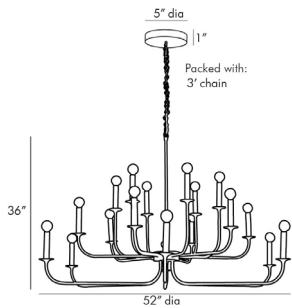

ARTERIOS

BRECK LARGE CHANDELIER

89345
 H: 38 IN, Dia: 48.00 IN
 Bronze
 Contract Suitable As Is

This chandelier features steel arms that curve upwards reaching from a center point at two different heights to create a double tier effect. The entire structure is finished in a bronze tone and is constructed with a seamless design. It's a modern take on a centuries-old classic. It holds eighteen exposed bulbs for maximum light. Damp-rated, although limited covered outdoor conditions may affect finish. Also available in

APPEARANCE

Material Steel
 Finish Bronze
 Top Coat/Sealant true

DIMENSIONS

Minimum Hanging Height 38 IN
 Maximum Hanging Height 74 IN
 Canopy H: 1 IN, Dia: 5.00 IN

WIRING

Rating Damp
 Cert Note Cannot be rewired for INTL use.
 Cord 10 FT, Clear/Silver, SVT
 Socket 18, Type B--E12 Other
 Photographed Bulb Frosted Globe Bulb
 Maximum Watt 40
 Voltage 110-120 V

CERTIFICATIONS

Cerifications Mexico
 United States, Canada

COMPLIANCY

UL/ETL Yes
 RoHS true

SHIPPING

Shipping Requirements TruckShip
 Product Weight 22.5 LBS
 Gross Weight 1 45 LBS
 Shipping Box 1 H: 15 IN, L: 58 IN, W: 42 IN

REPLACEMENT PARTS

Replacement Part 1 CHN-221
 Replacement Part 1 Dim 3'
 Replacement Part 2 CANOPY-419
 Replacement Part 2 Dim 1" x 5"

CONTRACT

Contract Suitable true